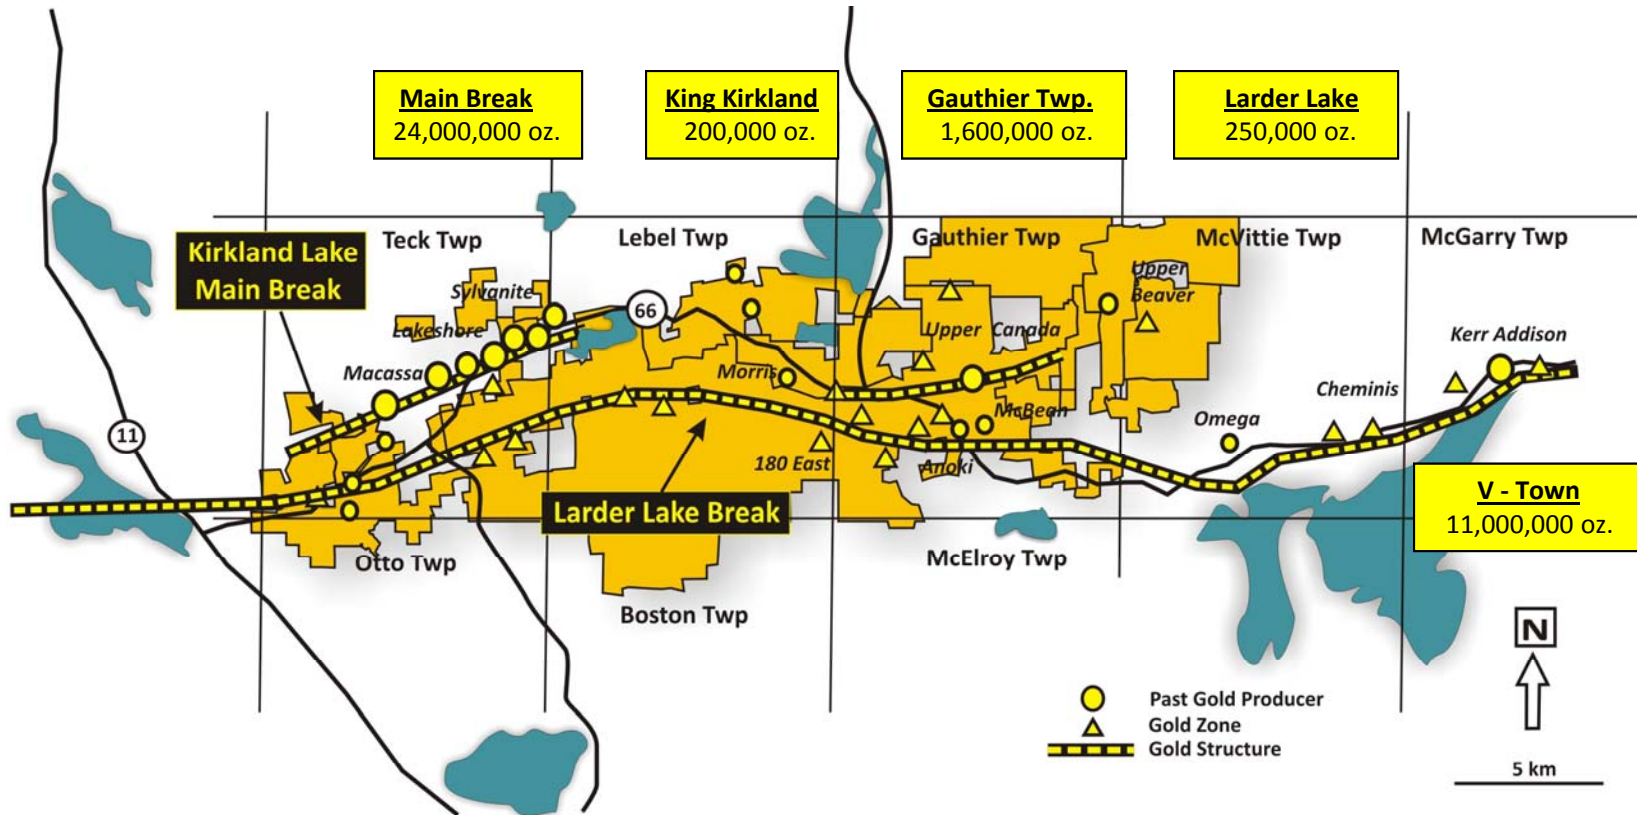

Kirkland Lake Gold Camp

Queenston holdings cover 30 km along the Larder Lake Break

Comprising

- 29 individual gold properties (199 sq. km)
- 1200 claim units (patented, unpatented and leases)
- 11 gold deposits
- 6 past producing gold mines
- 60 gold showings