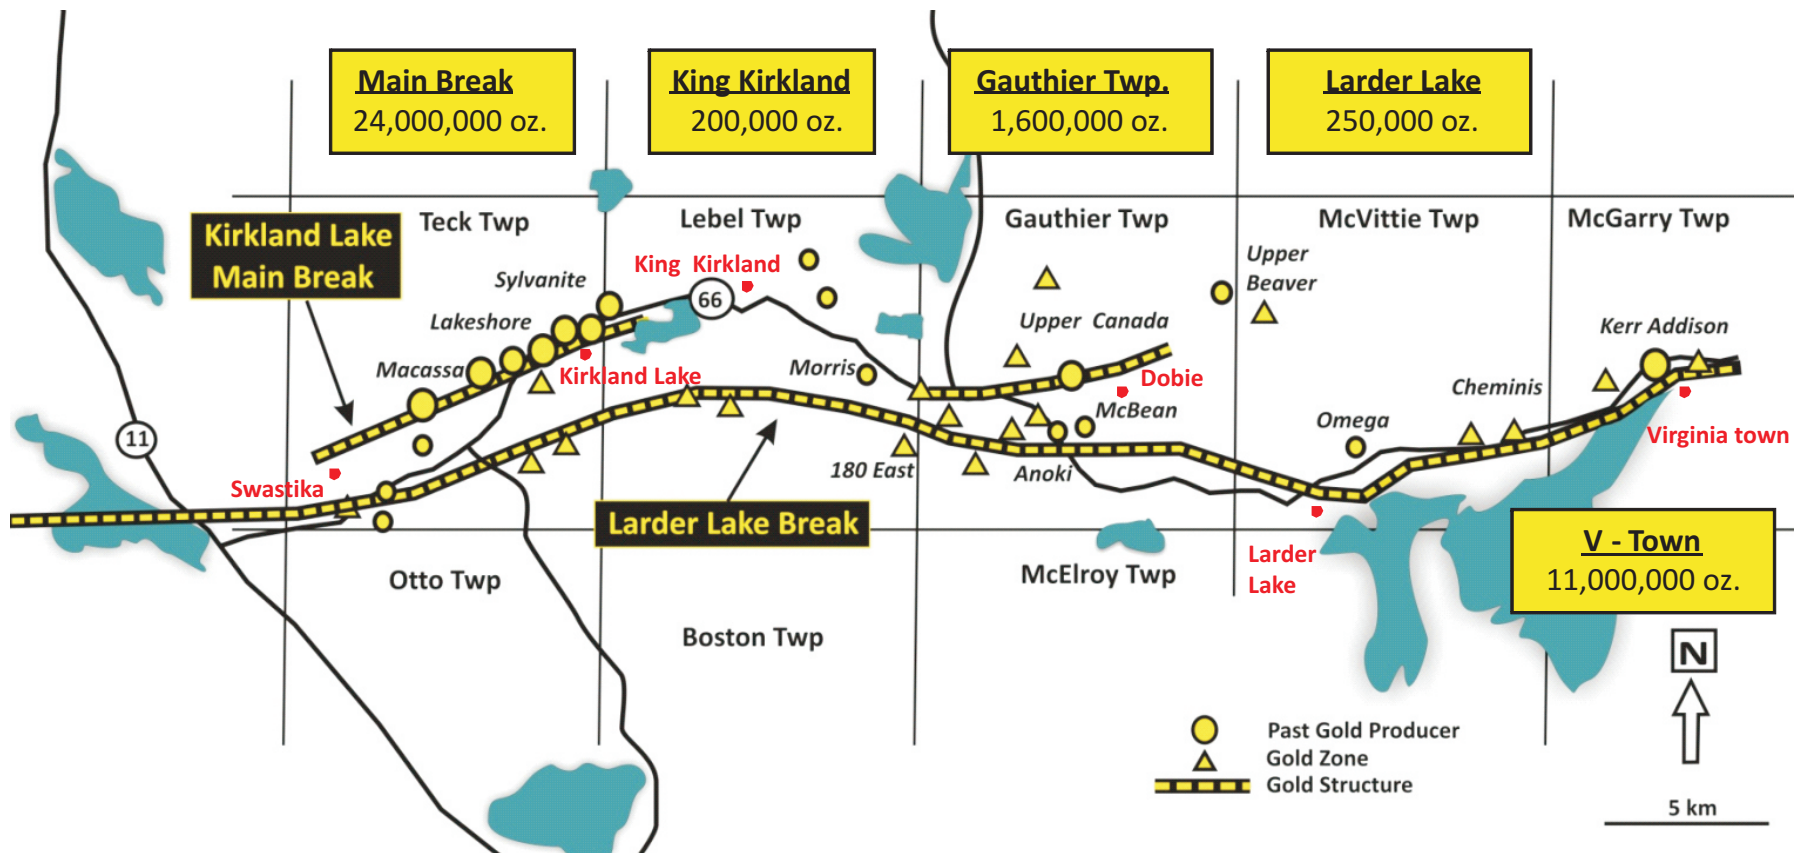

# Kirkland Lake Gold Camp, Ontario

100 years of production from 25 mines (40 M oz - 100 Mt @ 13 g/t)

Eight > 1,000,000 ounce gold mines in the camp

- Kerr Gold Mine: 11,000,000 oz
- Wright-Hargreaves: 4,800,000 oz
- Macassa Gold Mine: 3,600,000 oz
- Upper Canada Gold Mine: 1,500,000 oz
- Lake Shore Gold Mine: 8,600,000 oz
- Teck Hughes Gold Mine: 3,700,000 oz
- Sylvanite Gold Mine: 1,600,000 oz
- Kirkland Lake Gold Mine: 1,200,000 oz